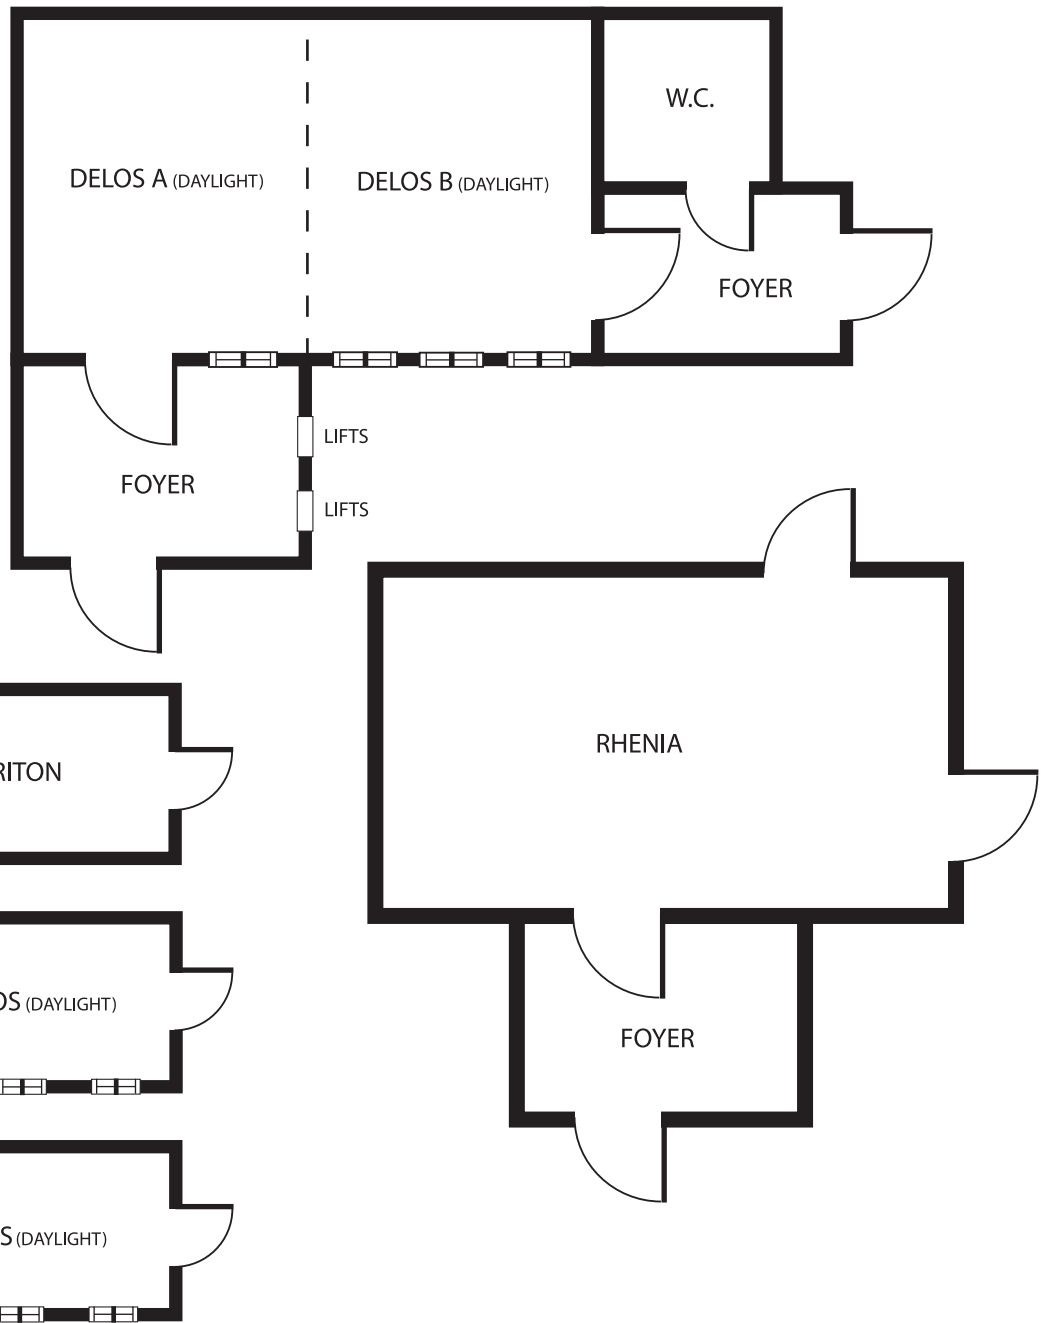

Royal Myconian Resorts & Thalasso Spa Myconian Imperial Resort & Thalasso Center

Mykonos, Greece

Banquet–Meeting & Convention Facilities

Room	Dimensions				Capacities				
	Feet (LxWxH)	Sq. Feet	Meters (LxWxH)	Sq. Meters	Banquet	Dinner/Dance	Cocktail Reception	Classroom	Theater-Style
Delos A+B	124x49x16	6,457	40x15x5	600	380	250	800	450	800
Rhenia	124x49x16	6,457	40x15x5	600	380	250	800	450	800
Poseidon	75x20x12	1,485	23x6x3.7	138			150	60	150
Naxos	75x20x12	1,485	23x6x3	138			150	60	150
Triton	48x15x9	75	15x4.7x2.8	70			70	40	70
Paros	48x15x9	75	15x4.7x2.8	70			70	40	70
Aegean	75x20x12	1,485	23x6x3	138			150	60	150
Tinos	48x15x9	75	15x4.7x2.8	70			70	40	70