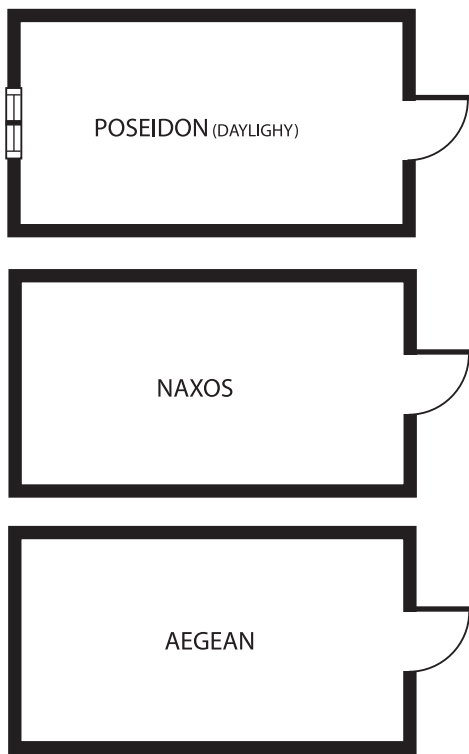

Royal Myconian Resorts & Thalasso Spa Myconian Imperial Resort & Thalasso Center

Mykonos, Greece

Banquet–Meeting & Convention Facilities

Room	Dimensions				Capacities				
	Feet (LxWxH)	Sq. Feet	Meters (LxWxH)	Sq. Meters	Banquet	Dinner/Dance	Cocktail Reception	Classroom	Theater-Style
Delos A+B	124x49x16	6,457	40x15x5	600	380	250	800	450	800
Rhenia	124x49x16	6,457	40x15x5	600	380	250	800	450	800
Poseidon	75x20x12	1,485	23x6x3.7	138			150	60	150
Naxos	75x20x12	1,485	23x6x3	138			150	60	150
Triton	48x15x9	75	15x4.7x2.8	70			70	40	70
Paros	48x15x9	75	15x4.7x2.8	70			70	40	70
Aegean	75x20x12	1,485	23x6x3	138			150	60	150
Tinos	48x15x9	75	15x4.7x2.8	70			70	40	70